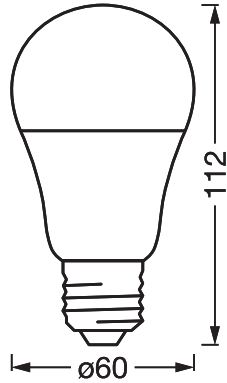

Photometrical data

Light color (designation)	RGBW
Lumen main.fact.at end of nom.life time	0.95
Standard deviation of color matching	≤ 6 sdcn
Nominal luminous flux	806 lm
Luminous flux	806 lm
Luminous efficacy	89 lm/W
Adjustable color temperature	2700...6500 K
Color temperature	2700...6500 K
Color rendering index Ra	≥ 80
Flickering metric (Pst LM)	1
Stroboscope effect metric (SVM)	0.4

Everlight 67-22ST-KK3C 2700K

Light technical data

Beam angle	200 °
------------	-------

Oops! An Error Occurred

The server returned a "500 Internal Server Error".

Something is broken. Please let us know what you were doing when this error occurred. We will fix it as soon as possible. Sorry for any inconvenience caused.

Starting time	0.5 s
Warm-up time (60 %)	0.50 s

Dimensions & Weight

Product weight	40.00 g
Diameter	60.00 mm
Maximum diameter	60 mm
Length	112.00 mm
Width	60.00 mm
Height	60.00 mm
Outer bulb [PICOS]	A60

Lifespan