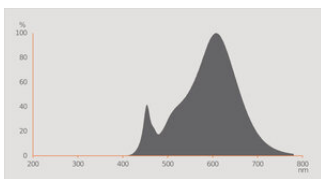

Photometrical data

Light color (designation)	RGBW
Lumen main.fact.at end of nom.life time	0.95
Standard deviation of color matching	≤ 6 sdcn
Nominal luminous flux	806 lm
Luminous flux	806 lm
Luminous efficacy	89 lm/W
Adjustable color temperature	2700...6500 K
Color temperature	2700...6500 K
Color rendering index Ra	≥ 80
Flickering metric (Pst LM)	1
Stroboscope effect metric (SVM)	0.4